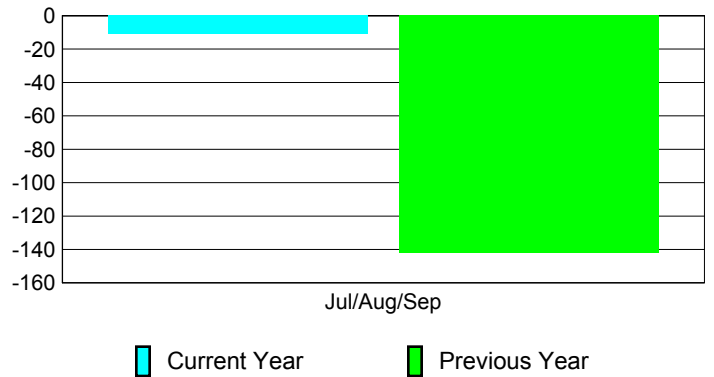

Comparison of Membership Gain/Loss

Current Year Compared to the Previous Year