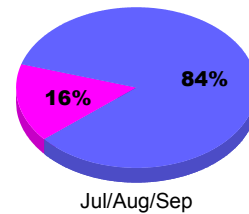

Membership Results
2010-2011

Membership
2009-2010

Month	Net Memb Goal	Actual New Memb	Actual Dropped Memb	Gain/Loss of Memb	Gain/Loss of Memb
Jul/Aug/Sep	-5	8	-5	3	-5
Totals	-5	8	-5	3	-5

Membership Results 2010-2011

Goal, New, Dropped, Gain/Loss

Comparison of Membership Gain/Loss

Current Year Compared to the Previous Year

Gender Comparison 2010-2011

Jul/Aug/Sep

■ Male ■ Female

2010-2011 GMT Reports for District (or Undistricted) **District 105 I REPUBLIC OF**