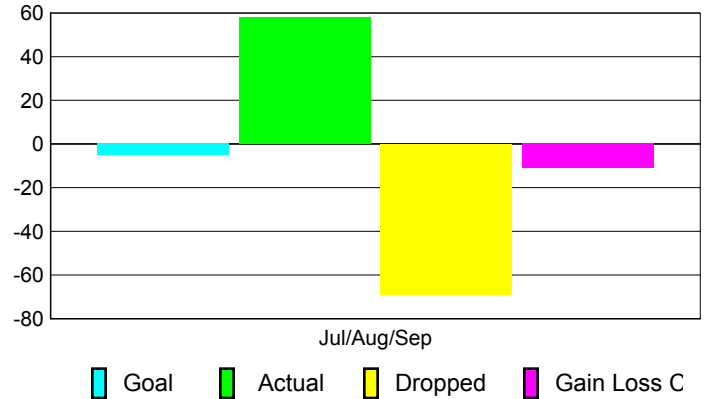

Membership Results 2010-2011

Goal, New, Dropped, Gain/Loss