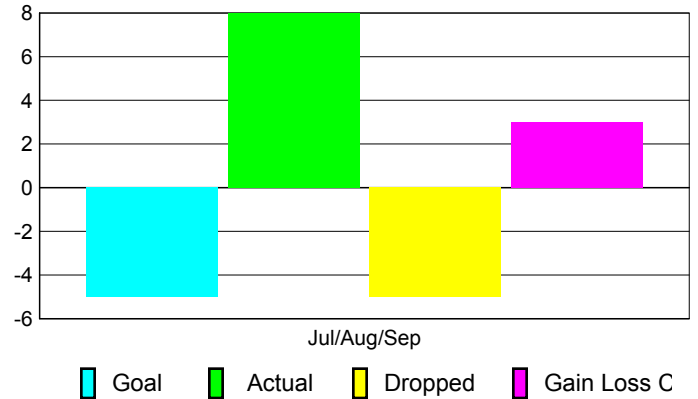

Membership Results 2010-2011

Goal, New, Dropped, Gain/Loss

Comparison of Membership Gain/Loss

Current Year Compared to the Previous Year